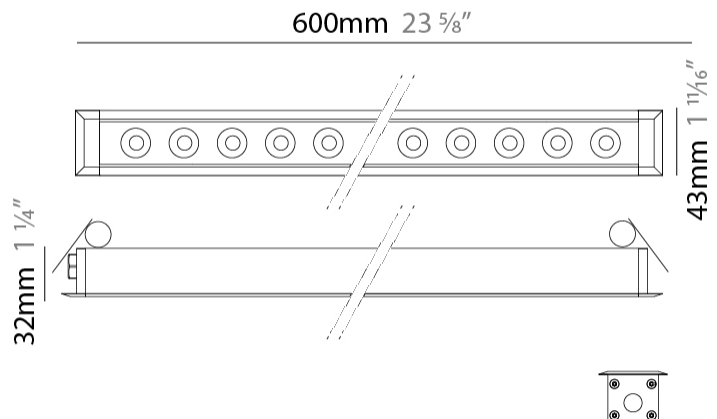

base number   Finish   Lens
Options   Options

1. To build a product code in our configurator select the specify button on the base model # product page
2. To build a manual product code on this datasheet choose from the options listed below in blue font and add the suffix to the base model #

GENERAL

Series: Mini Corniche
Brand: Platek
Division: Exterior
Mounting Type: Recessed
Mounting Location: Ceiling
Subcategory: Downlight

PHYSICAL

Shape: Rectangle
Length (mm): 620
Length (in): 24 ³/₈
Width (mm): 43
Width (in): 1 ⁵/₈
Height (mm): 32
Height (in): 1 ¹/₄
Ceiling Thickness (mm): 2 - 13
Ceiling Thickness (in): 1/16 - 1/2
Light Distribution: Downlight
Weight (kg): 1.3
Weight (lbs): 2.8
Diffuser: Clear tempered glass
Gasket: Gore-Tex valve to prevent condensation
Fixture Finish: BLK / WHI / GRY / COR / ANT / BRZ
Fixture Material: Extruded Aluminum
Cut-out Measurements: 36mm / 1 7/16" x 610mm / 24"

ELECTRICAL

Lamp Type: LED
Total Output Wattage (W): 23
Dimming: Bluetooth technology or DMX
Control Gear: DMX
Driver Included: No
Driver Location: Remote
Driver Type: Constant Current - Universal
Driver Class: Class 2
Input Voltage (V): 120 - 277
Constant Current (MA): 500

LED

Color Temperature (°K): RGBW
CRI: >80 CRI
Lamp Life (hrs): 60000
Special LEDs offerings: RGBW

OPTICAL

Optic°: 26 / 40 / ELL

RATINGS AND CERTIFICATIONS

Certified By: Certified for North American Standards
IP rating: IP65
IK Rating: IK07
Bug Rating: B1 U0 G0